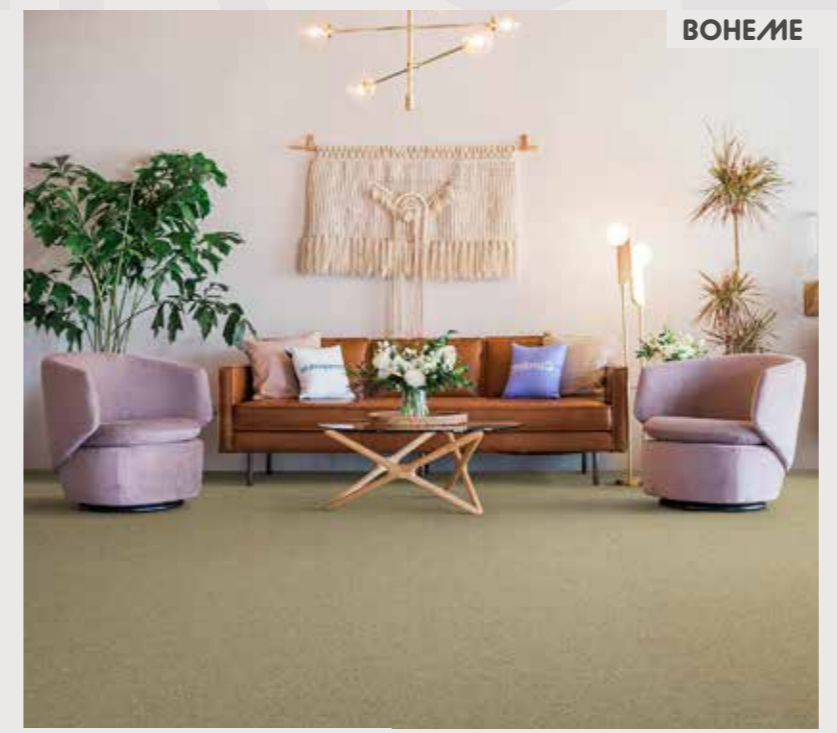

living
colours
edition 2